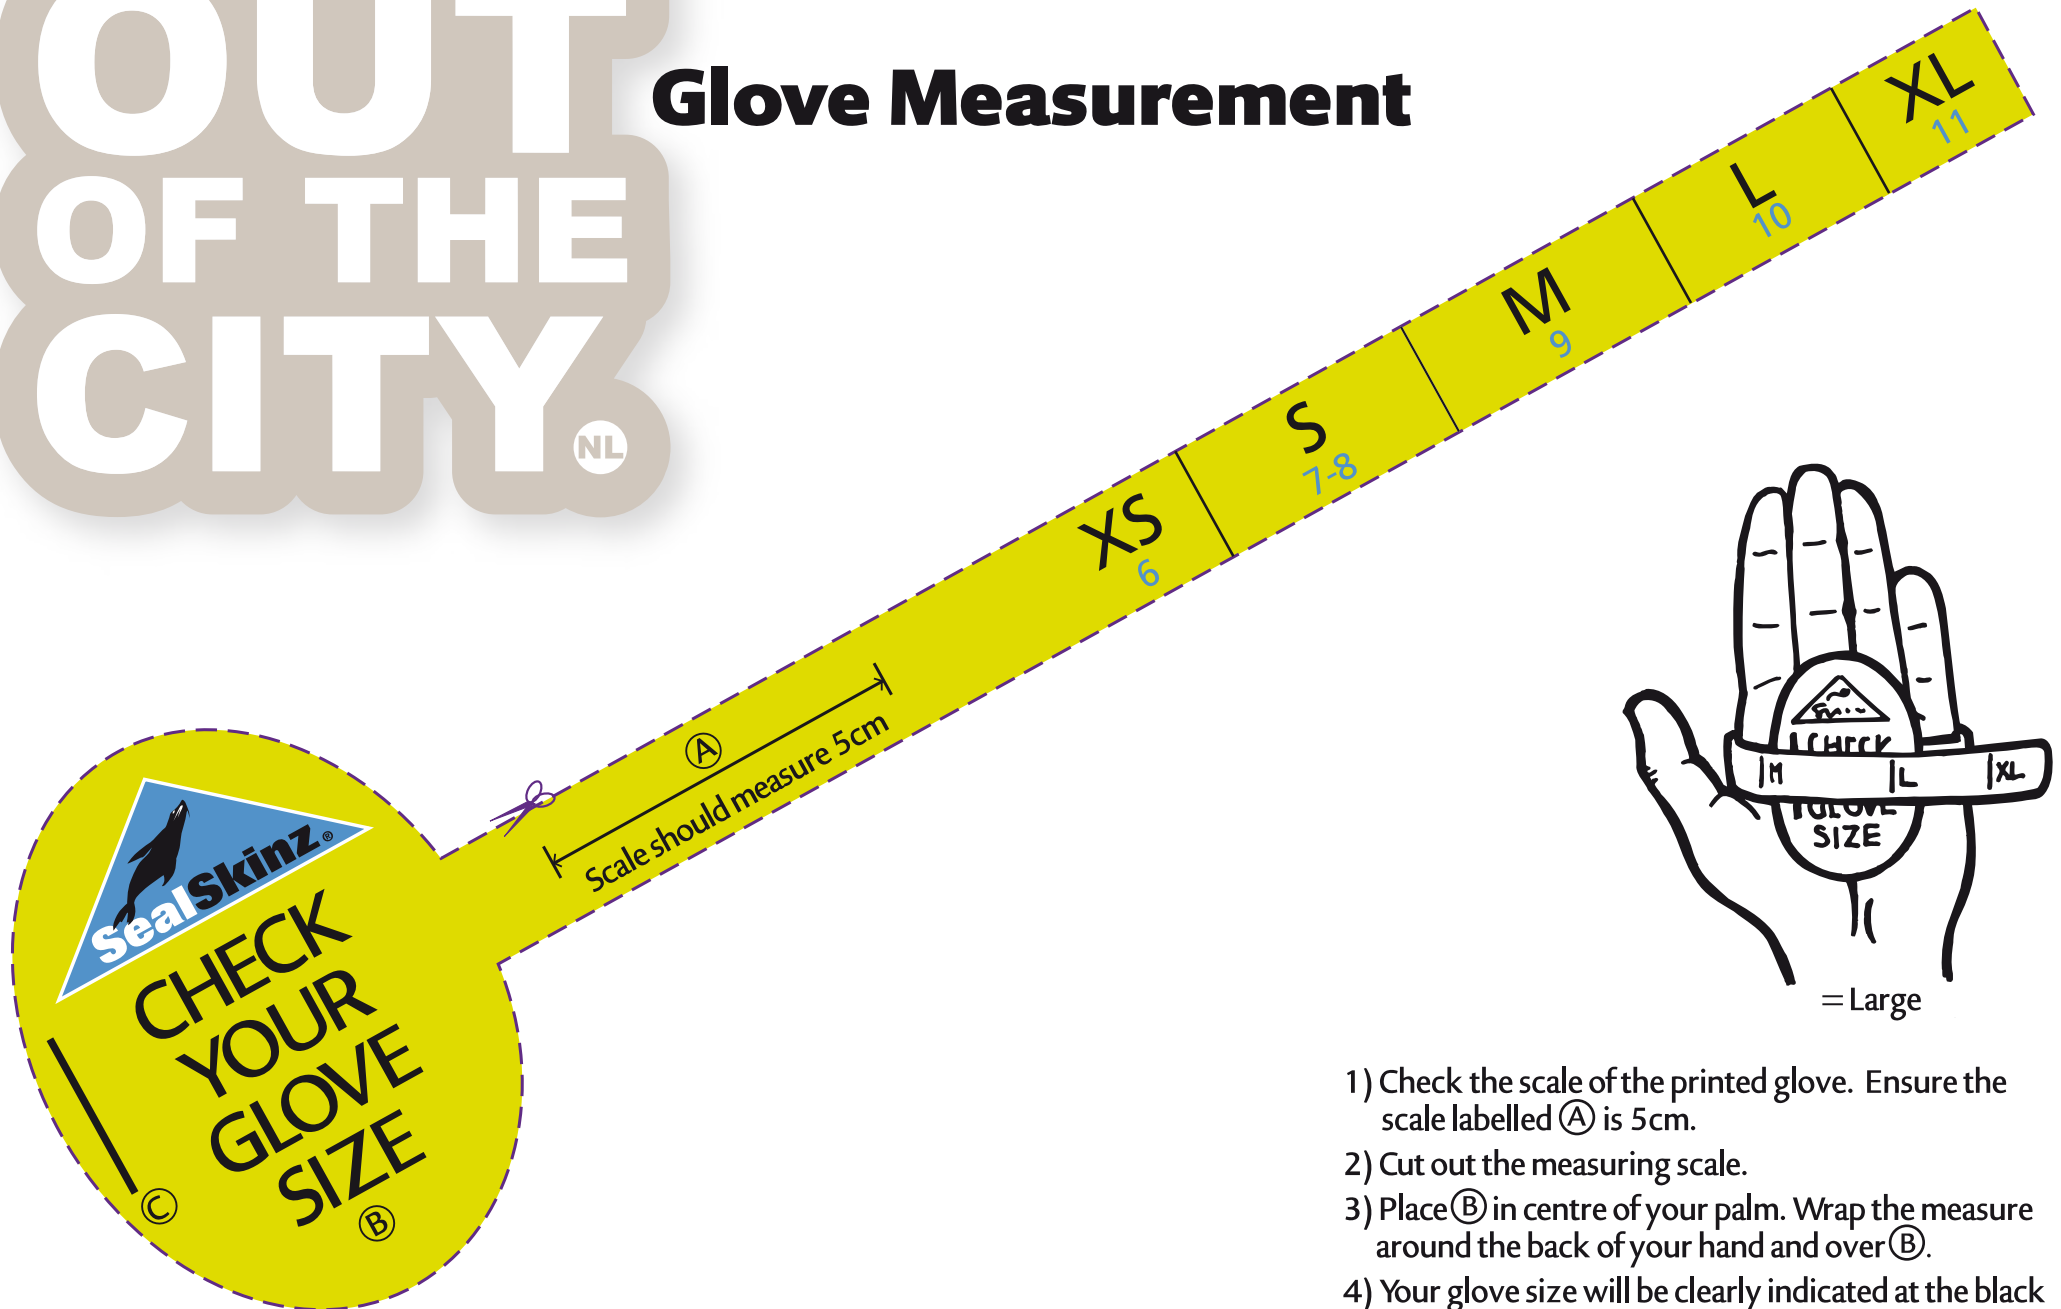

OUT OF THE CITY. NL

Glove Measurement

- 1) Check the scale of the printed glove. Ensure the scale labelled ① is 5cm.
- 2) Cut out the measuring scale.
- 3) Place ② in centre of your palm. Wrap the measure around the back of your hand and over ③.
- 4) Your glove size will be clearly indicated at the black line, ④.